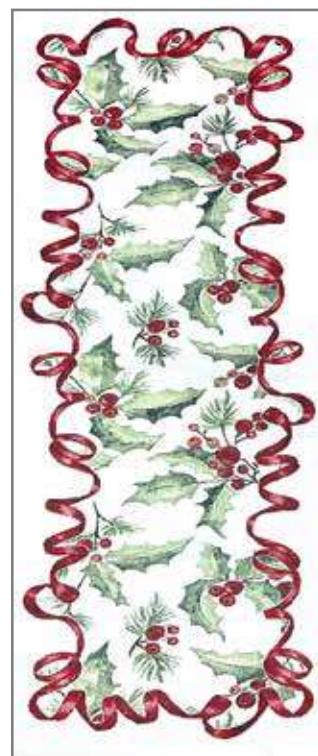

Colore Agrifoglio New Lurex