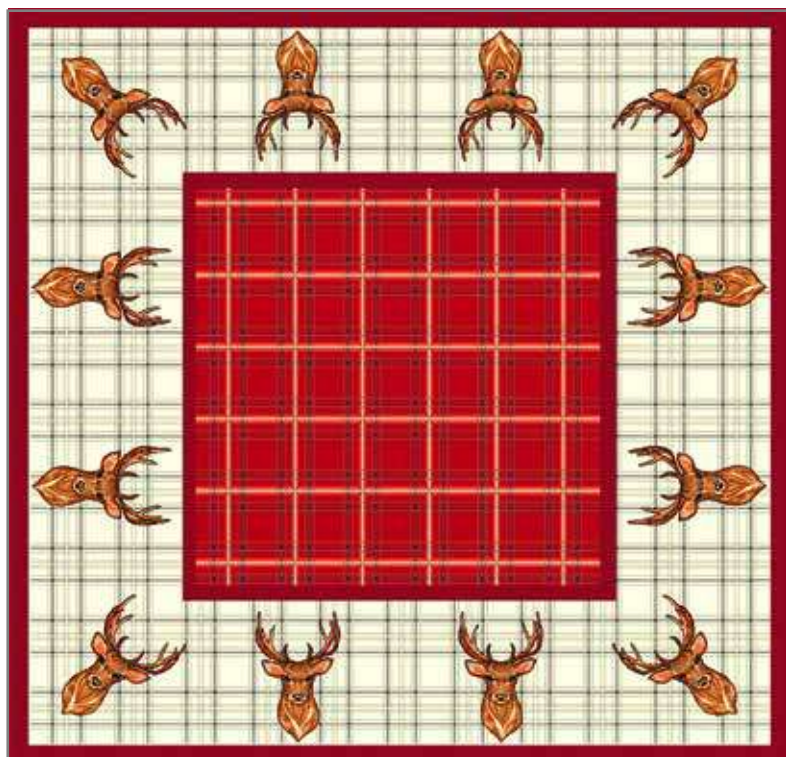

Colore Cervo

Art. ACTGDC100

Centrotavola
cm 100x100

Art. ASGDC100

Runner orlato
cm 100x40