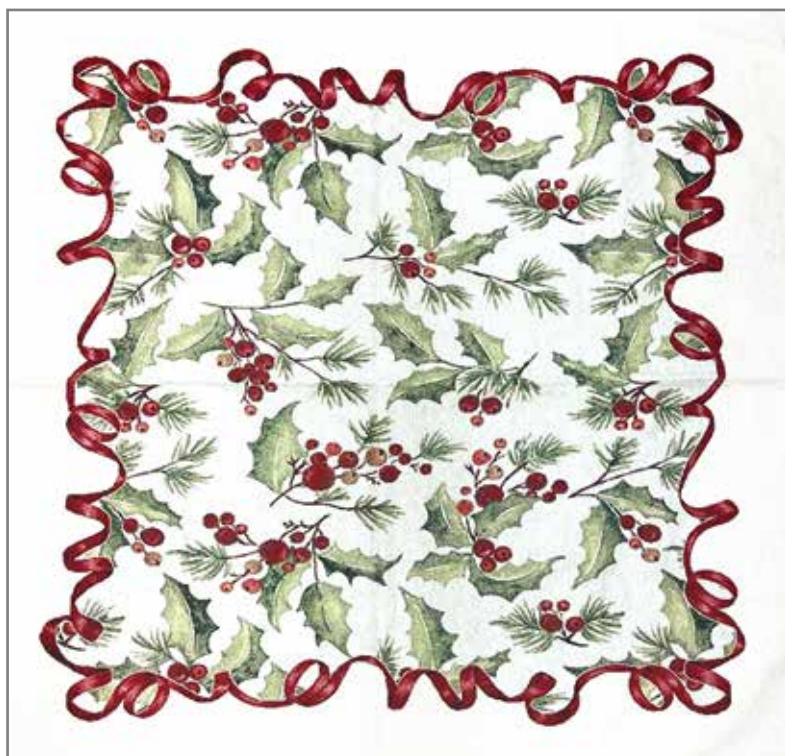

Colore Agrifoglio New Lurex