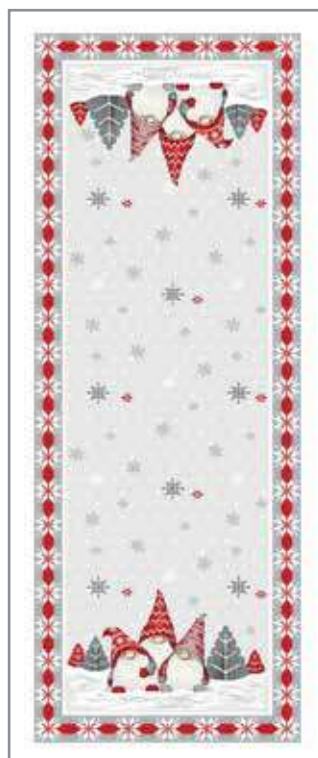

Colore Calzette