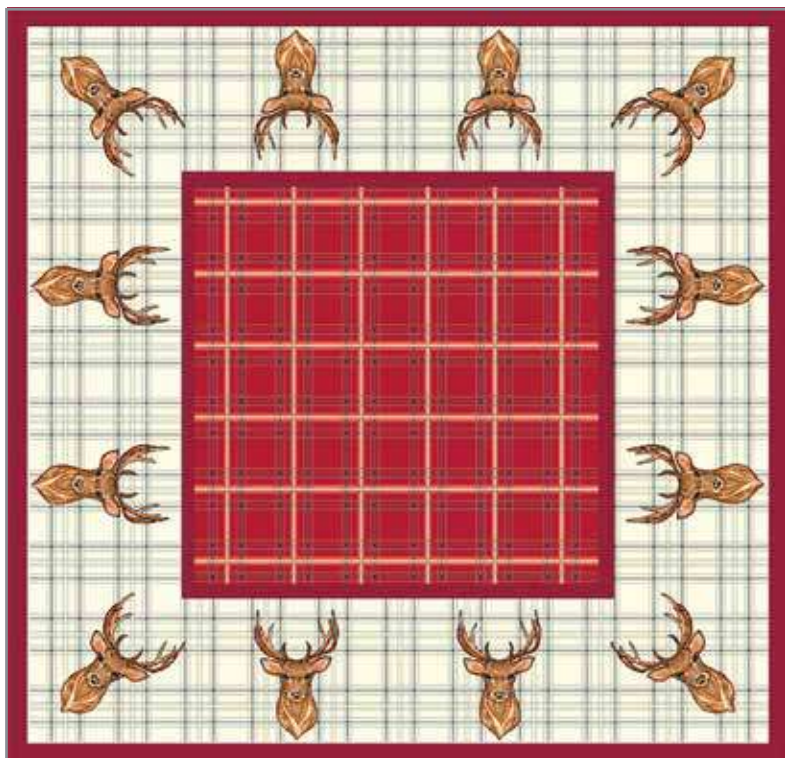

Colore Cervo

Art. ACTGDC100

Centrotavola
cm 100x100

Art. ASGDC100

Runner orlato
cm 100x40