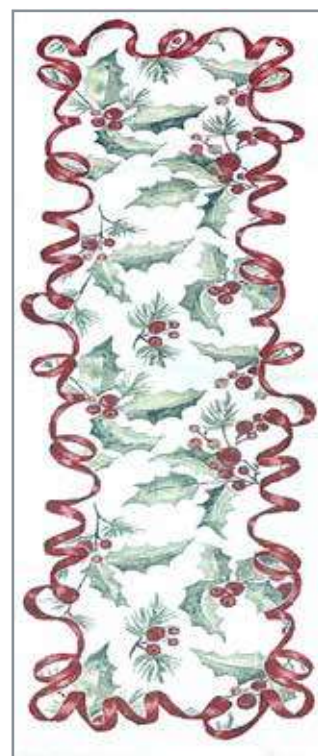

Colore Agrifoglio New Lurex