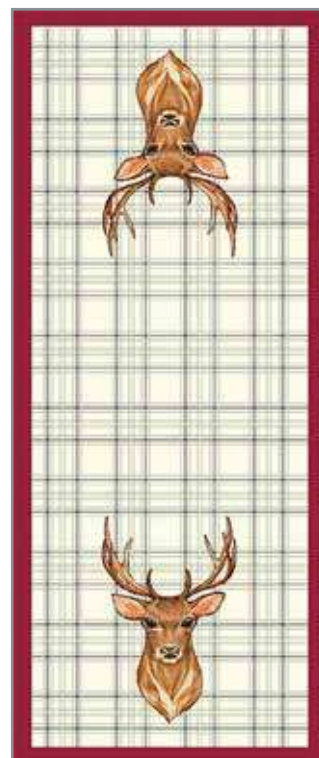

## Colore Cervo

**Art. ACTGDC100**

Centrotavola  
cm 100x100

**Art. ASGDC100**

Runner orlato  
cm 100x40

**Art. ARGDC135**

Runner orlato  
cm 135x45