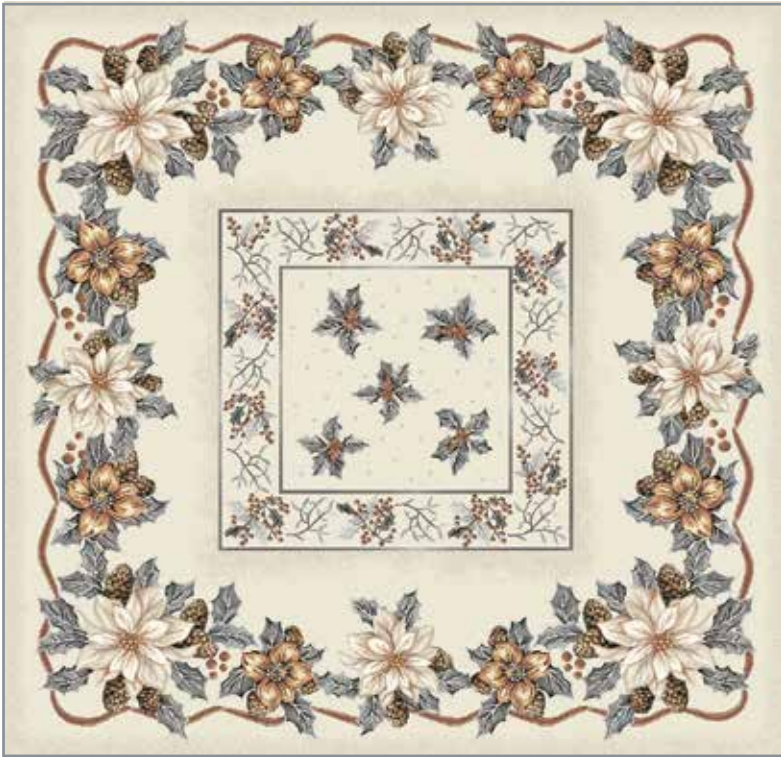

Ilex Silver

Art. ACTGDC100

Centrotavola
cm 100x100

Art. ATGDC140

Tovaglia orlata
cm 140x140

Art. ATGDC180

Tovaglia orlata
cm 140x180

Art. ATGDC240

Tovaglia orlata
cm 140x240

Art. ASGDC100

Runner orlato
cm 100x40

Art. ARGDC135

Runner orlato
cm 135x45