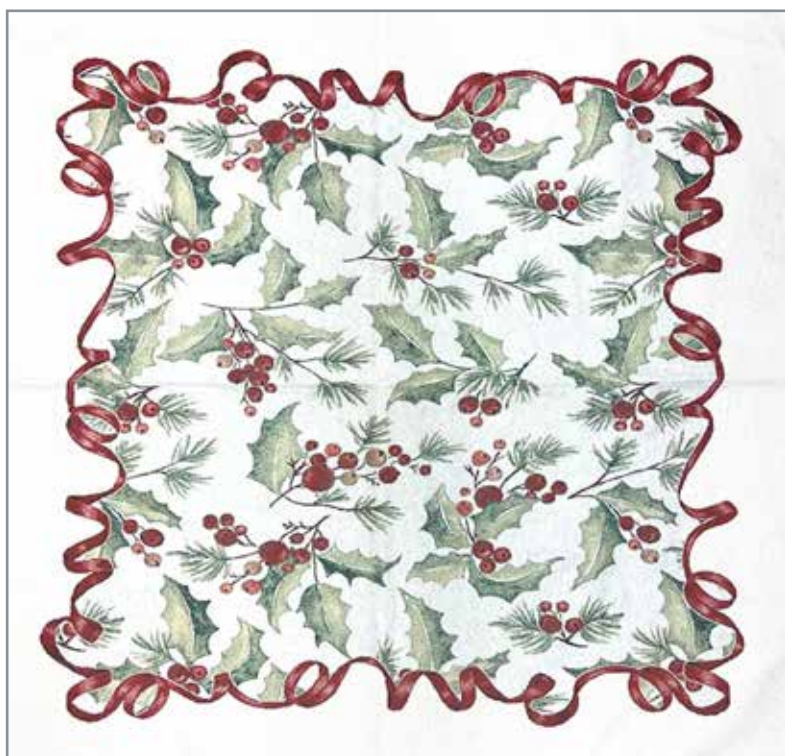

Colore Agrifoglio New Lurex